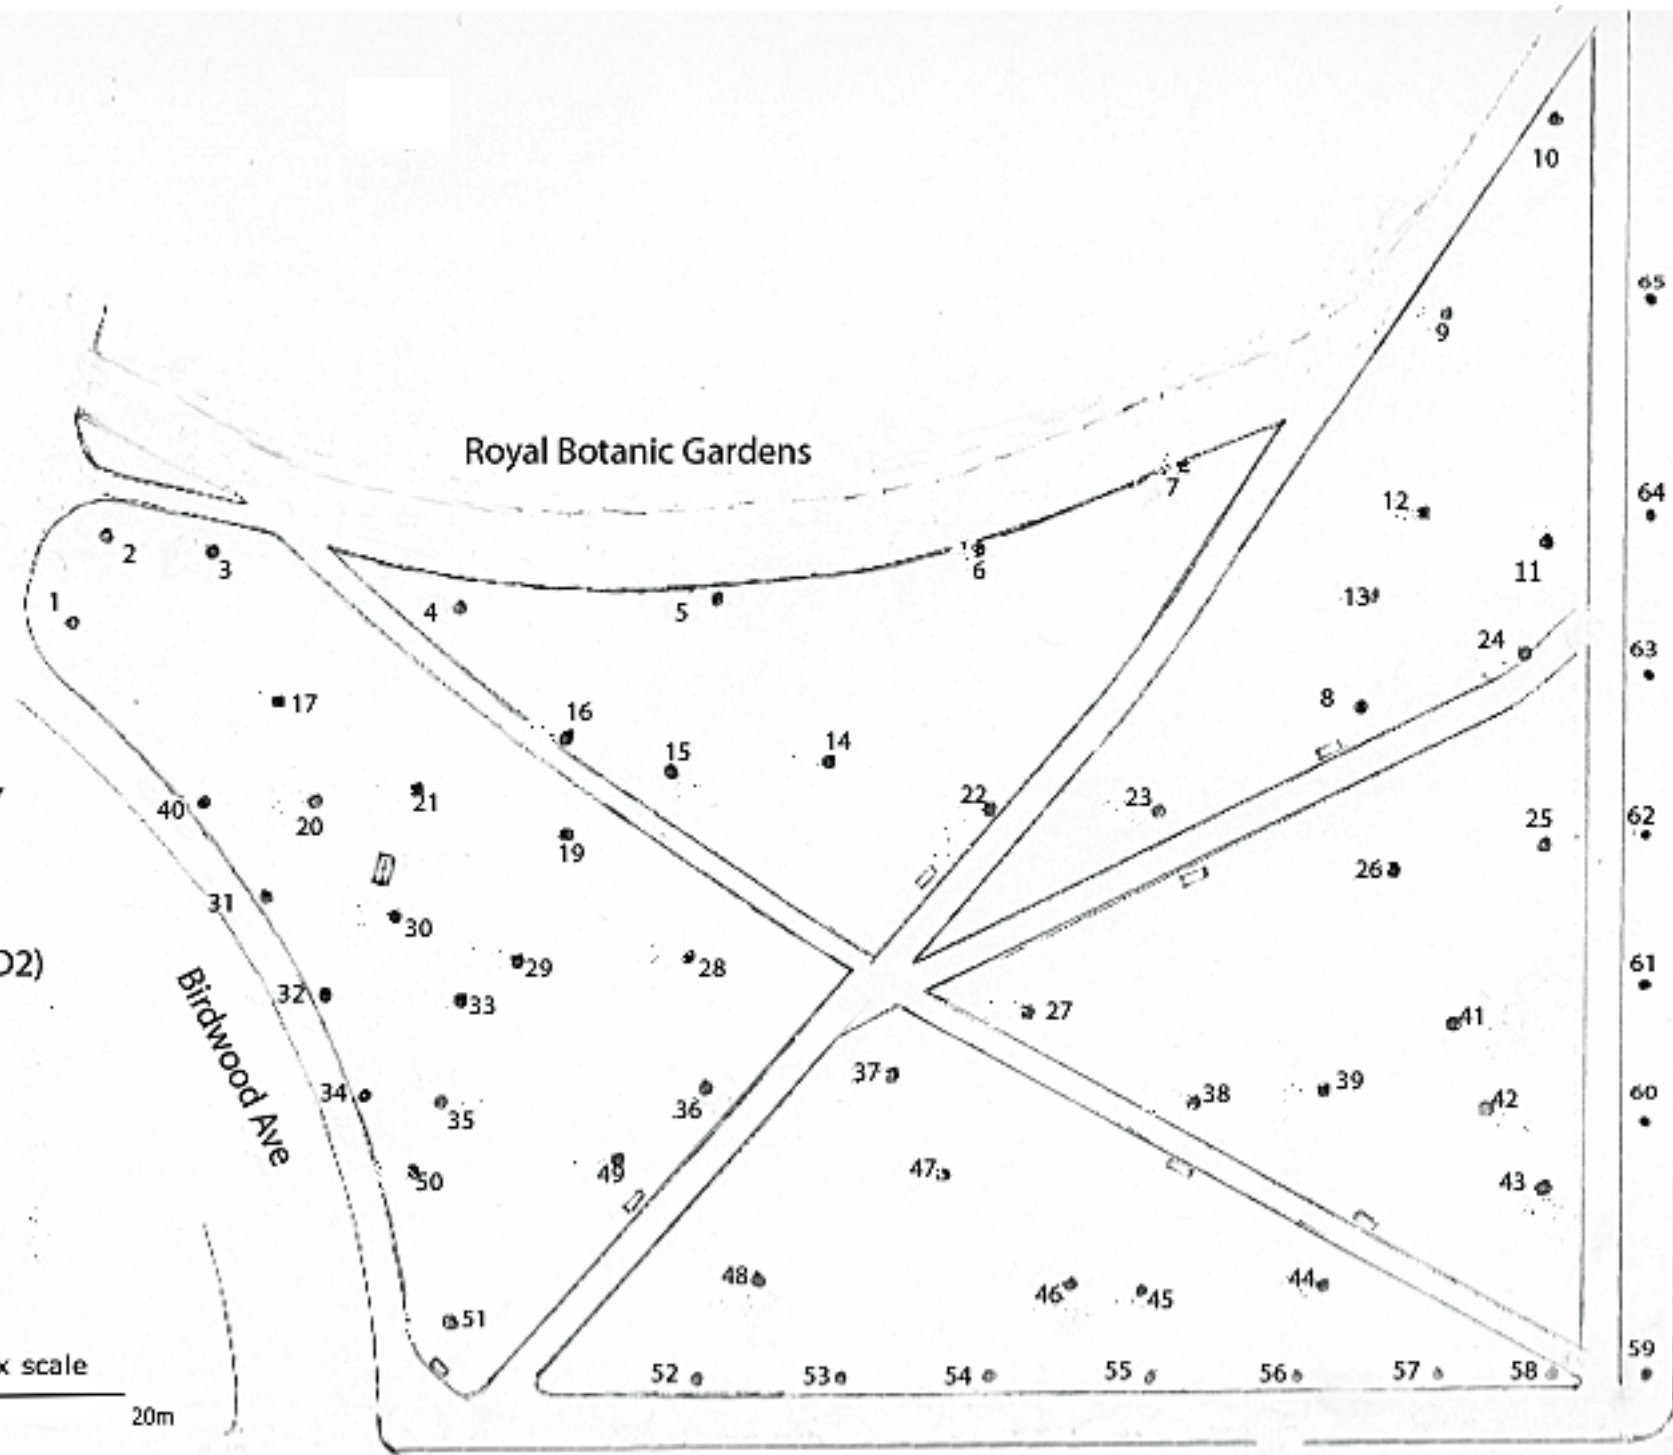

ROTARY PARK

(Melways 2L:D2)

Approx scale

0 20m

Royal Botanic Gardens

Birdwood Ave

Domain Rd

Anderson St